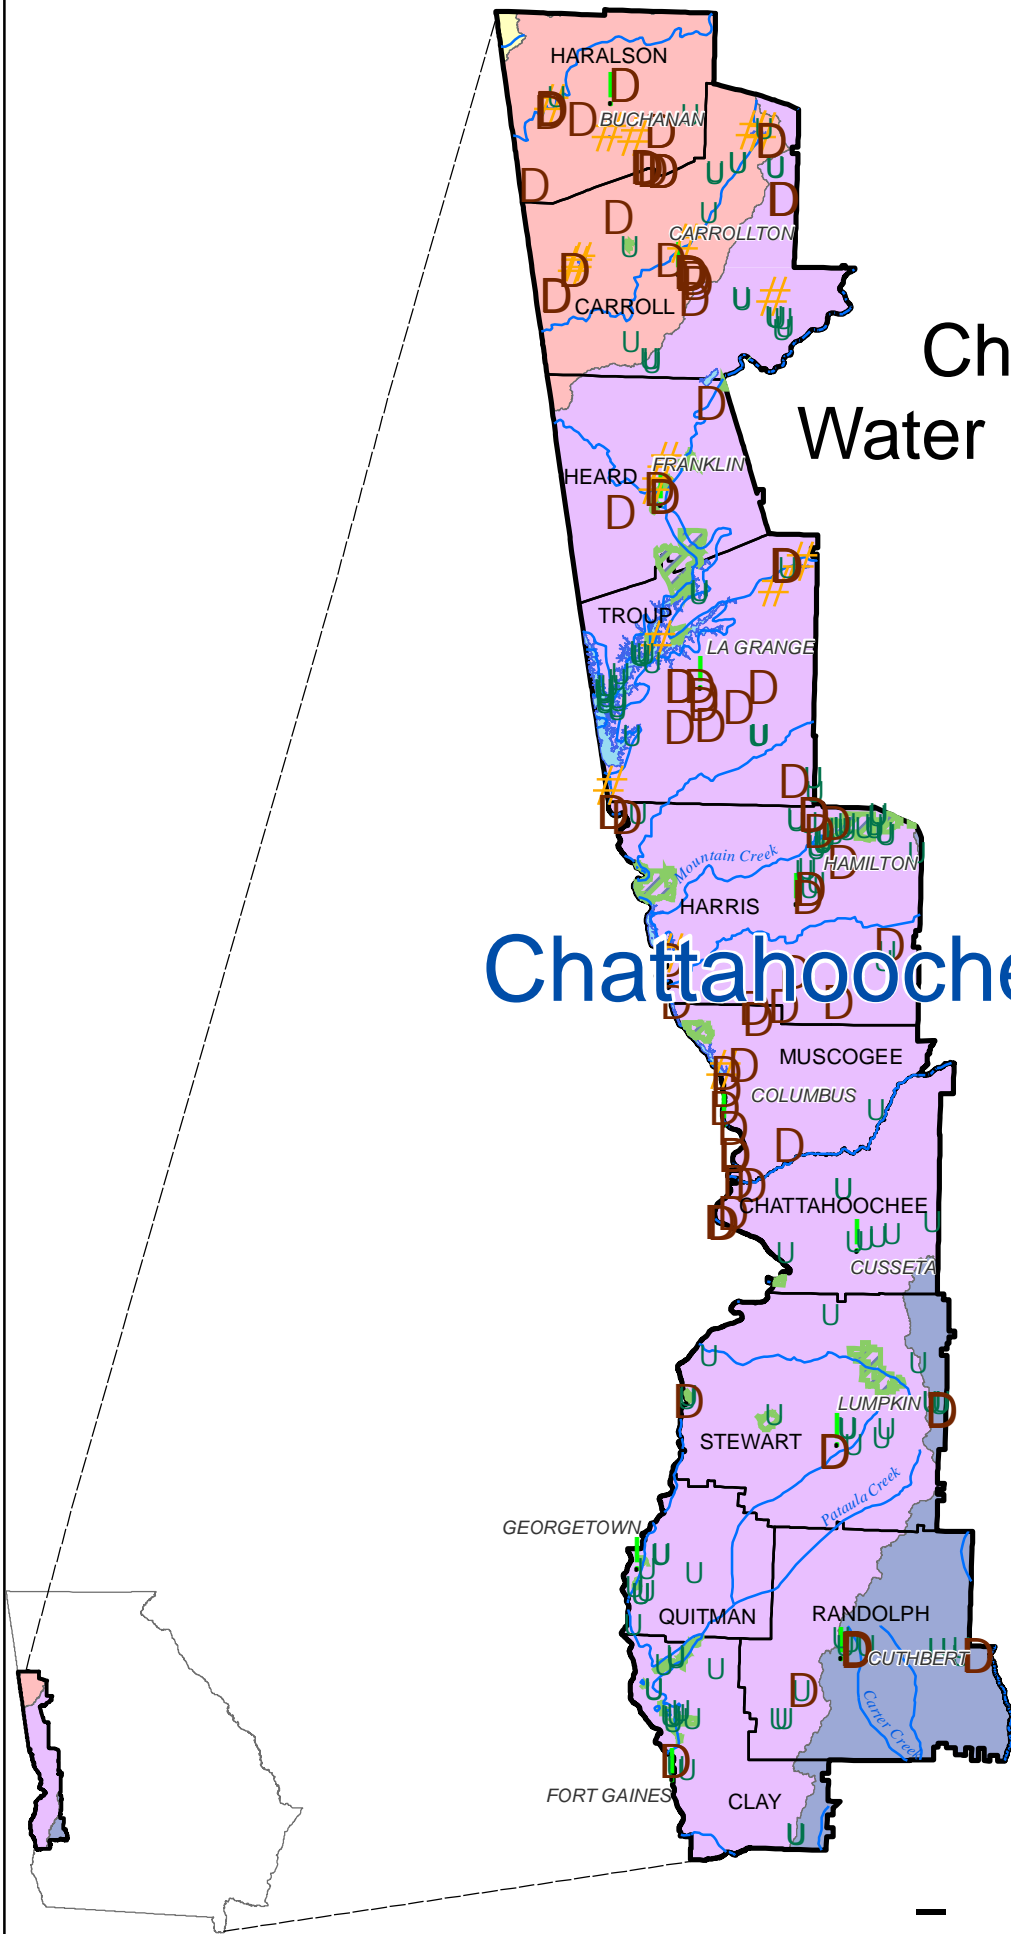

Middle Chattahoochee Water Planning Region

Chattahoochee

Legend

- ! Cities
- D NPDES
- U GW Withdrawals
- # SW Intakes
- Rivers
- ▨ DNR Managed Land
- ☑ Lakes
- ▭ Counties
- DNR Basin**
- ▭ Chattahoochee
- ▭ Coosa
- ▭ Flint
- ▭ Tallapoosa